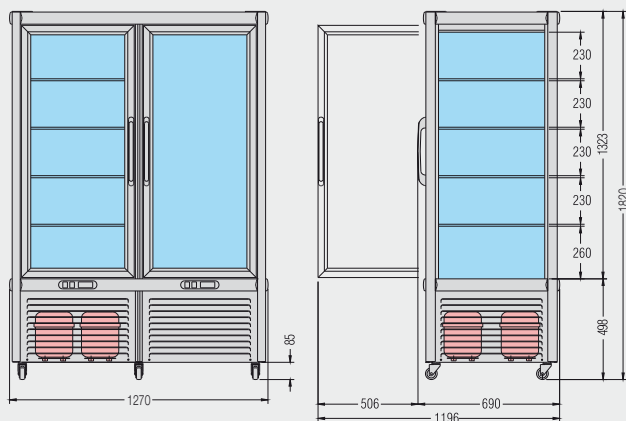

PRISMA 800

TNV / TBS-PF ♦ TNV / TBS-PQ

Centralina elettronica
Electronic control panel