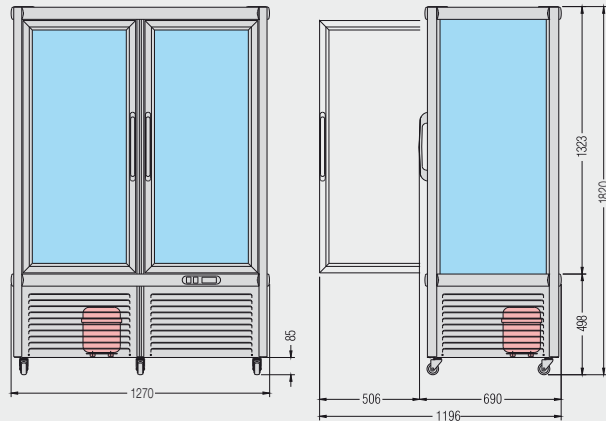

PRISMA 800

TNV-PG/PF ♦ TNV-PG/PQ ♦ TNV/PF ♦ TNV/PQ