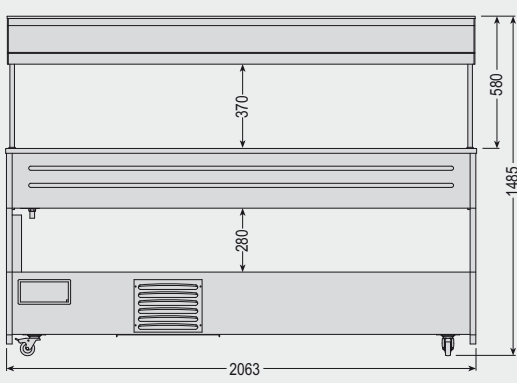

ESPOSTORI e BANCHI
SHOWCASES and COUNTERS

LINEA LUSO
LUXURY LINE

BUF
Chest

BEVANDA
DRINKS

RISTORAZIONE
CATERING Equipment

MINIMARKET
Minimarket

MINIMARKET
Minimarket

MINIMARKET
Minimarket

GUSTO 4

GUSTO 6

Di serie con doppio evaporatore
Double evaporators as standard

ACCESSORIO / ACCESSORIE: Le bacinelle GN sono fornite a richiesta / GN basins are available on request

2/1	2/1	2/1	1/1	1/1	1/1	1/1	1/1	1/1	1/2	1/2	1/2	1/2	1/2	1/2	
2/3	2/3	2/3	2/3	2/3	2/3	2/3	2/3	2/3	1/3	1/3	1/3	1/3	1/3	1/3	
(Mod. 4) - 1320						(Mod. 6) - 1960						h. 150		h. 100	

• Vassoio unico per piatti pronti e pasticceria (fornito a richiesta)
• Tray for ready-to-serve dishes or pastry (supplied on request)

• ALTEZZA VASCA / HEIGHT OF THE BASIN:
90 mm

GUSTO 4 BM

GUSTO 6 BM

2/1	2/1	2/1	1/1	1/1	1/1	1/1	1/1	1/1	1/2	1/2	1/2	1/2	1/2	1/2
2/3	2/3	2/3	2/3	2/3	2/3	2/3	2/3	2/3	1/3	1/3	1/3	1/3	1/3	1/3
(Mod. 4) - 1320						(Mod. 6) - 1960						h. 150		

ACCESSORIO: Le bacinelle GN sono fornite a richiesta
ACCESSORIE: GN basins are available on request