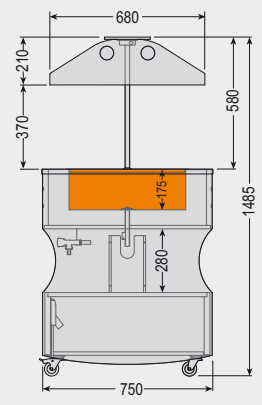

GUSTO 6 BM

2/1	2/1	2/1	1/1	1/1	1/1	1/1	1/1	1/1	1/2	1/2	1/2	1/2	1/2	1/2
2/3	2/3	2/3	2/3	2/3	2/3	2/3	2/3	2/3	1/3	1/3	1/3	1/3	1/3	1/3
(Mod. 4) - 1320						(Mod. 6) - 1960						h. 150		

ACCESSORIO: Le bacinelle GN sono fornite a richiesta
ACCESSORIE: GN basins are available on request