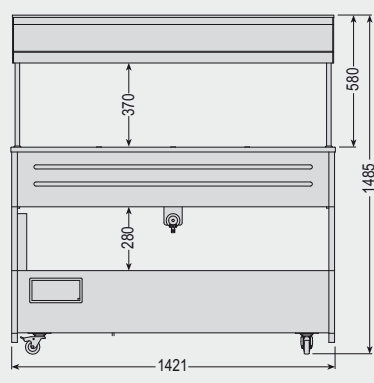

ESPOSTORI e BANCHI
SHOWCASES and COUNTERS

LINEA LUSO
LUXURY LINE

BUF
Chest

BEVANDA
DRINKS

RISTORAZIONE
CATERING Equipment

MINIMARKET
Minimarket

MINIMARKET
Minimarket

MINIMARKET
Minimarket

GUSTO 4

GUSTO 6

Di serie con doppio evaporatore
Double evaporators as standard

ACCESSORIO / ACCESSORIE: Le bacinelle GN sono fornite a richiesta / GN basins are available on request

2/1	2/1	2/1	1/1	1/1	1/1	1/1	1/1	1/1	1/2	1/2	1/2	1/2	1/2	1/2	
2/3	2/3	2/3	2/3	2/3	2/3	2/3	2/3	2/3	1/3	1/3	1/3	1/3	1/3	1/3	
(Mod. 4) - 1320						(Mod. 6) - 1960						h. 150		h. 100	

• Vassoio unico per piatti pronti e pasticceria (fornito a richiesta)
• Tray for ready-to-serve dishes or pastry (supplied on request)

• ALTEZZA VASCA / HEIGHT OF THE BASIN:
90 mm

GUSTO 4 BM

GUSTO 6 BM

2/1	2/1	2/1	1/1	1/1	1/1	1/1	1/1	1/1	1/2	1/2	1/2	1/2	1/2	1/2
2/3	2/3	2/3	2/3	2/3	2/3	2/3	2/3	2/3	1/3	1/3	1/3	1/3	1/3	1/3
(Mod. 4) - 1320						(Mod. 6) - 1960						h. 150		

ACCESSORIO: Le bacinelle GN sono fornite a richiesta
ACCESSORIE: GN basins are available on request