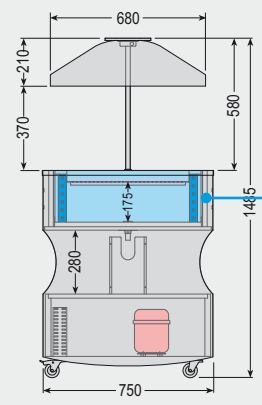

Di serie con doppio evaporatore
Double evaporators as standard

ACCESSORIO / ACCESSORIE: Le bacinelle GN sono fornite a richiesta / GN basins are available on request

2/1	2/1	2/1	1/1	1/1	1/1	1/1	1/1	1/1	1/2	1/2	1/2	1/2	1/2	1/2	
2/3	2/3	2/3	2/3	2/3	2/3	2/3	2/3	2/3	1/3	1/3	1/3	1/3	1/3	1/3	
(Mod. 4) - 1320						(Mod. 6) - 1960						h. 150		h. 100	

• Vassoio unico per piatti pronti e pasticceria (fornito a richiesta)
• Tray for ready-to-serve dishes or pastry (supplied on request)

• ALTEZZA VASCA / HEIGHT OF THE BASIN:
90 mm