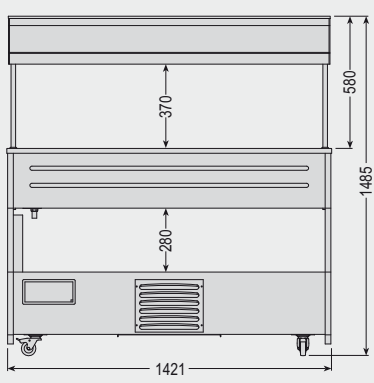

ESPOSTORI e BANCHI
SHOWCASES and COUNTERS

LINEA LUSO
LUXURY LINE

BUF
Chest

BEVANDA
DRINKS

RISTORAZIONE
CATERING Equipment

MINIMARKET
Minimarket

MINIMARKET
Minimarket

MINIMARKET
Minimarket

GUSTO 4