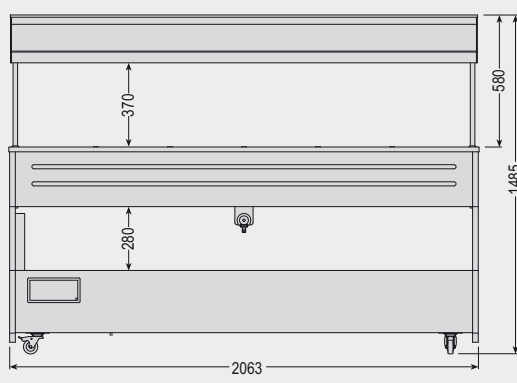

GUSTO 6 BM

2/1	2/1	2/1	1/1	1/1	1/1	1/1	1/1	1/1	1/2	1/2	1/2	1/2	1/2	1/2
2/3	2/3	2/3	2/3	2/3	2/3	2/3	2/3	2/3	1/3	1/3	1/3	1/3	1/3	1/3
(Mod. 4) - 1320						(Mod. 6) - 1960						h. 150		

ACCESSORIO: Le bacinelle GN sono fornite a richiesta
ACCESSORIE: GN basins are available on request