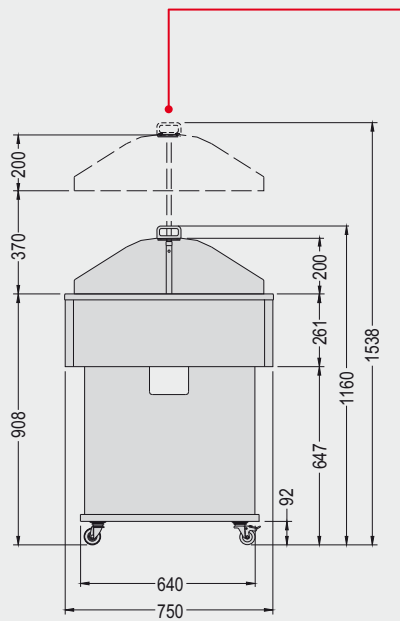

ESPOSITORI e BANCHI
SHOWCASES and COUNTERS

LINEA LUSSO
LUXURY LINE

BUFFET Gastronomia
Gastronomy BUFFET

VETRINE: vini, bevande, gelati
DISPLAY: wines, drinks, ice cream

ARMADI refrigerati semi-professionali
Semi-professional refrigerated
CABINETS

RISTORAZIONE
CATERING Equipment

MINIMARKET
Minimarket

DELIZIE NEUTRA