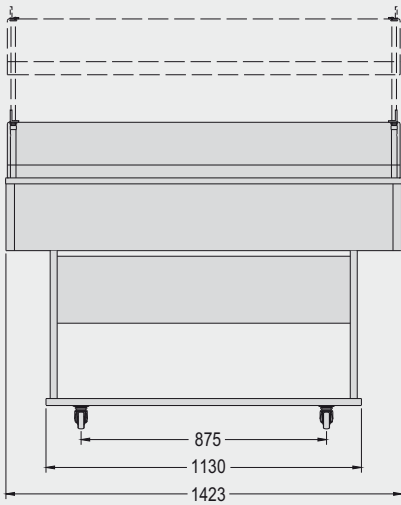

ESPOSITORI e BANCHI
SHOWCASES and COUNTERS

LINEA LUSSO
LUXURY LINE

BUFFET Gastronomia
Gastronomy BUFFET

VETRINE: vini, bevande, gelati
DISPLAY: wines, drinks, ice cream

ARMADI refrigerati semi-professionali
Semi-professional refrigerated
CABINETS

RISTORAZIONE
CATERING Equipment

MINIMARKET
Minimarket

DELIZIE NEUTRA